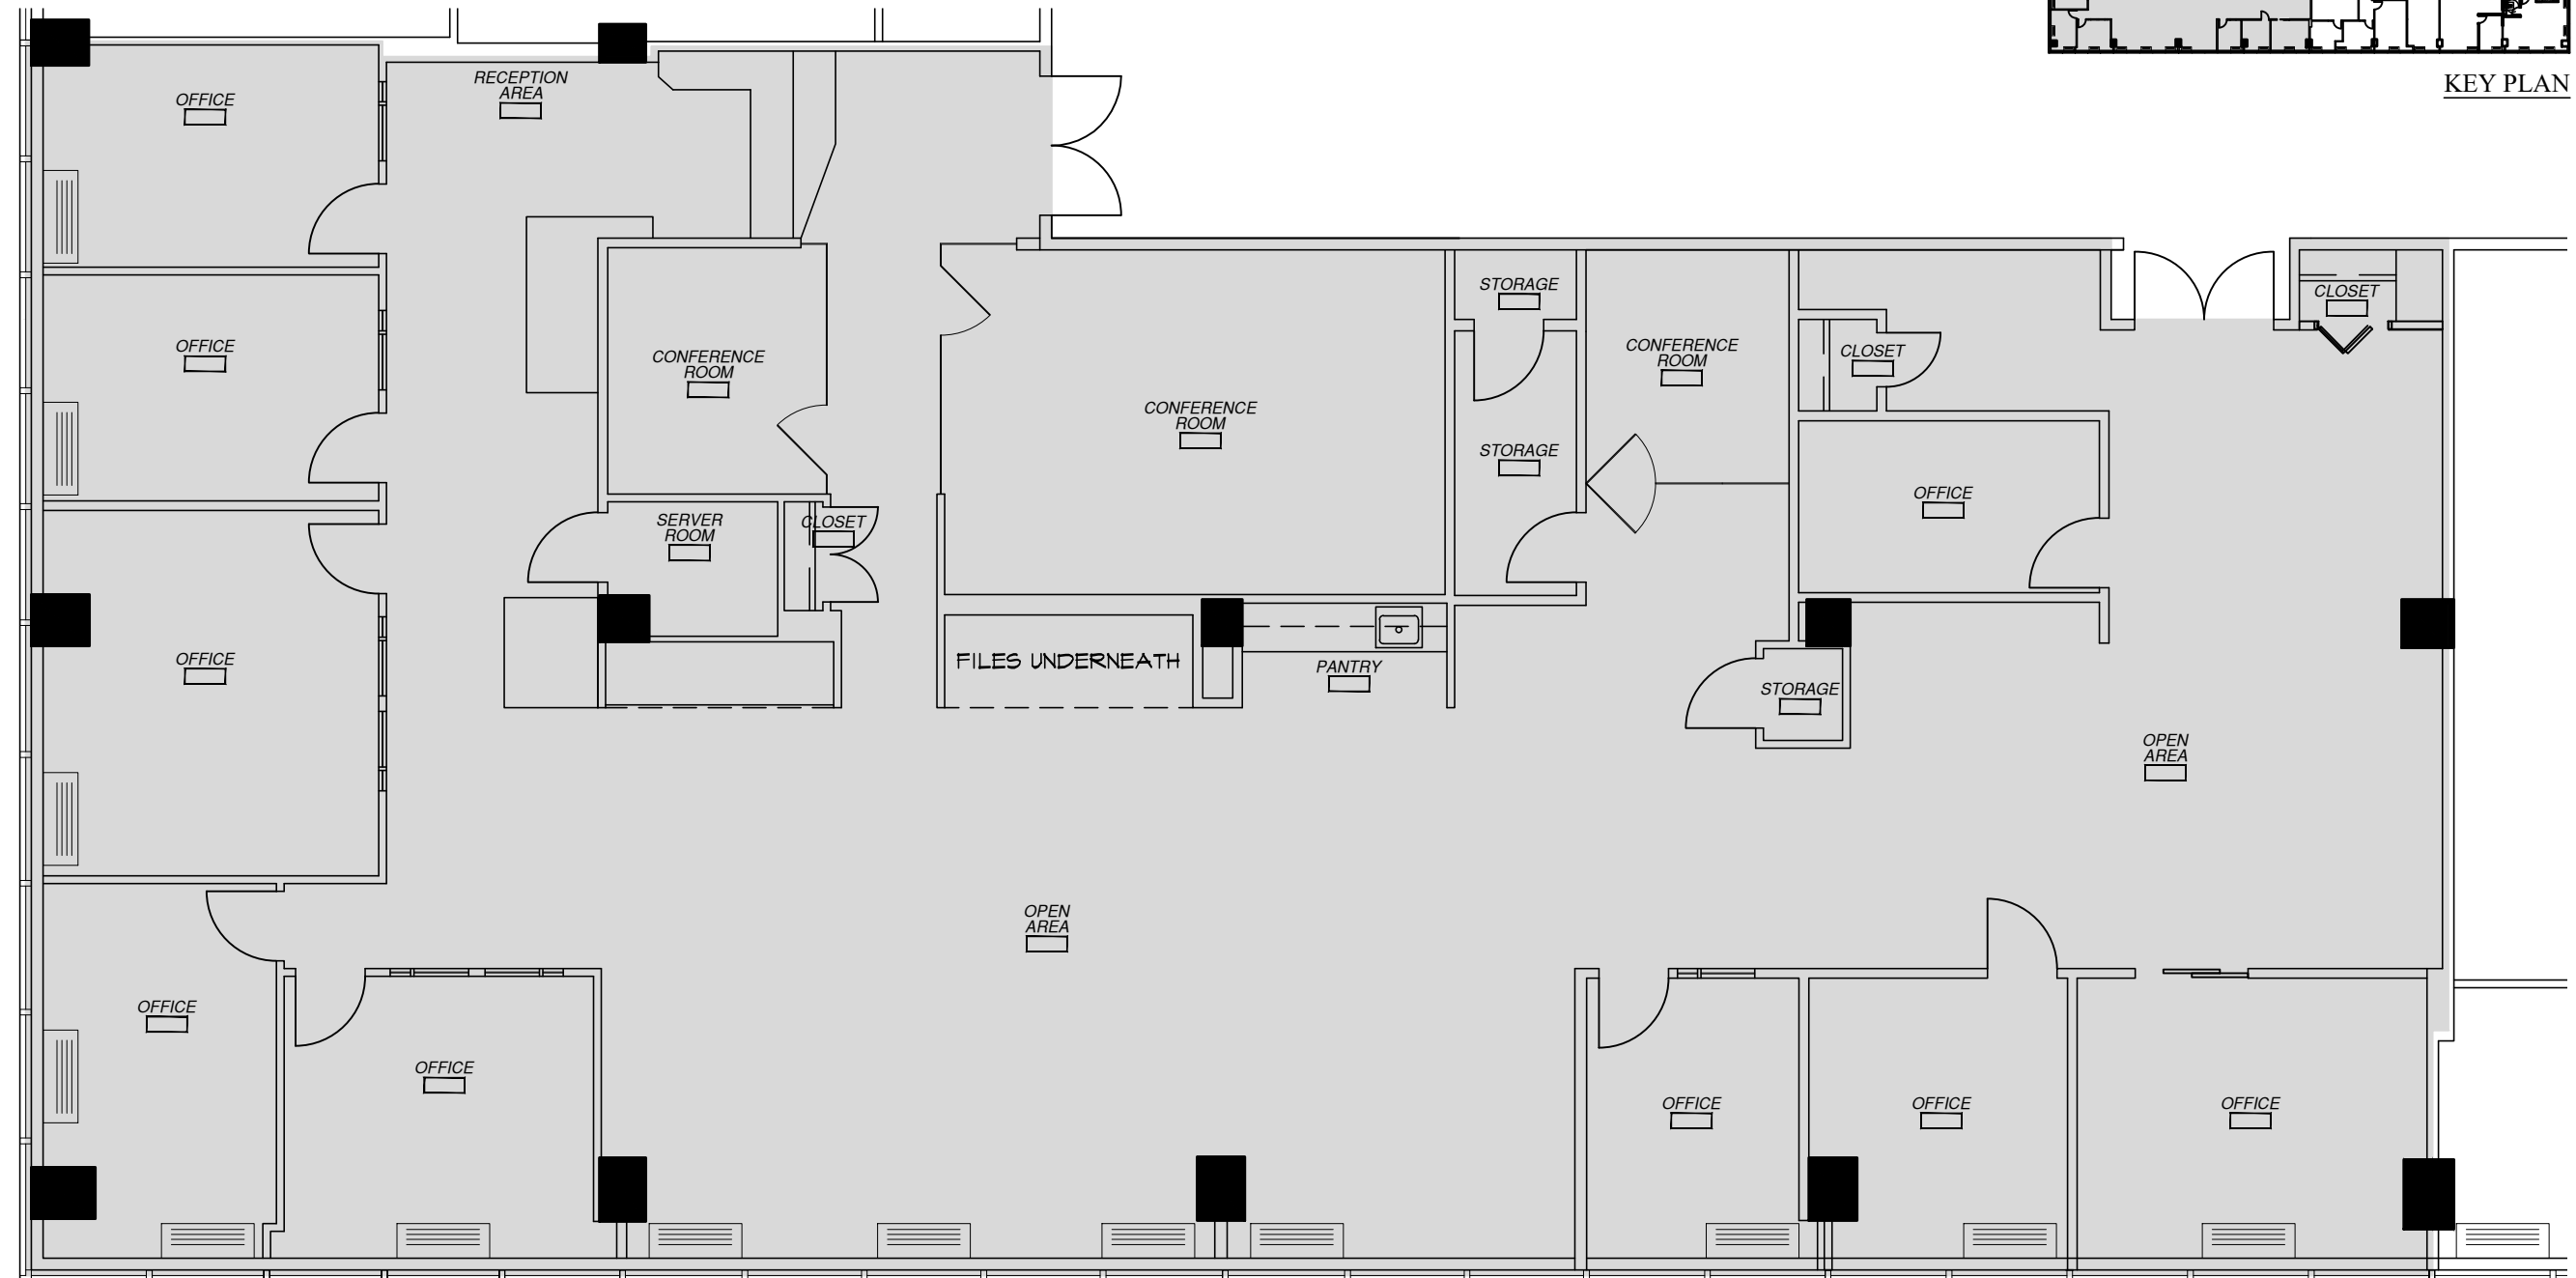

KEY PLAN

4FL

DATE:
10/25/22

SCALE:
1/8" = 1'-0"

FOURTH FLOOR OFFICE SPACE
145 HUGUENOT STREET
NEW ROCHELLE, NEW YORK 10801

GHP OFFICE REALTY
FOUR WEST RED OAK LANE
WHITE PLAINS, NY 10604
Tel 914.642.9300
Fax 914.642.9301